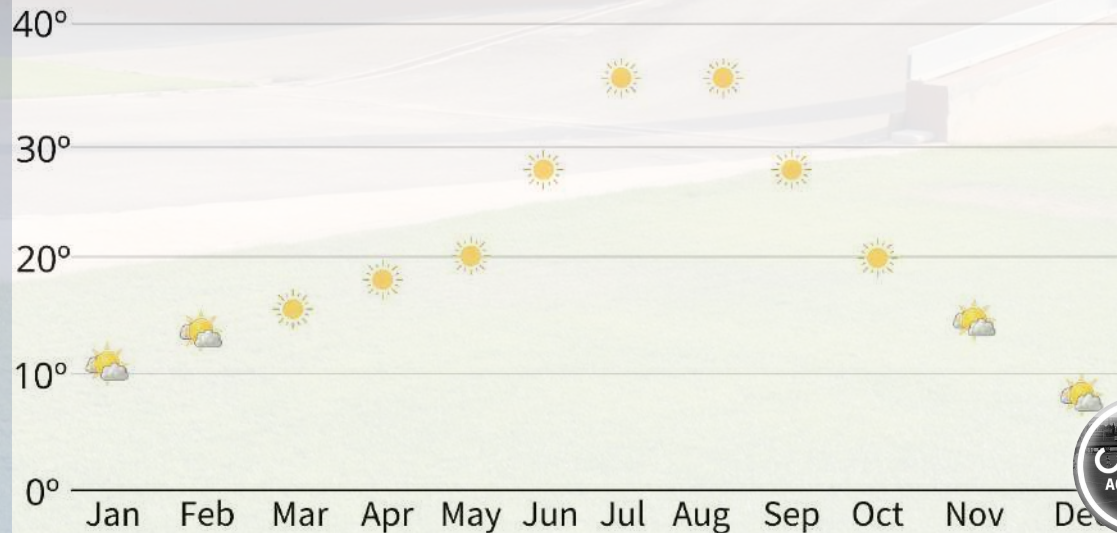

WE ARE IN THE IDEAL PLACE
BECAUSE WE HAVE THE
AIRPORTS NEARBY AND THE
WARM MEDITERRANEAN
CLIMATE IS PERFECT FOR
PRACTICING SOCCER DURING
THE YEAR

AROUND SIA CENTER

THE ENVIROMENT

ANNA' LAKE (2,5KM)
**MOUNTAIN AND WATER ACTIVITIES: RUNNING
RAFTING, CANOEING, CLIMBING...**
WINE CELLAR (0,5KM)
VISIT TO THE CITY OF VALENCIA (60 KM)
AND MORE ACTIVITIES...