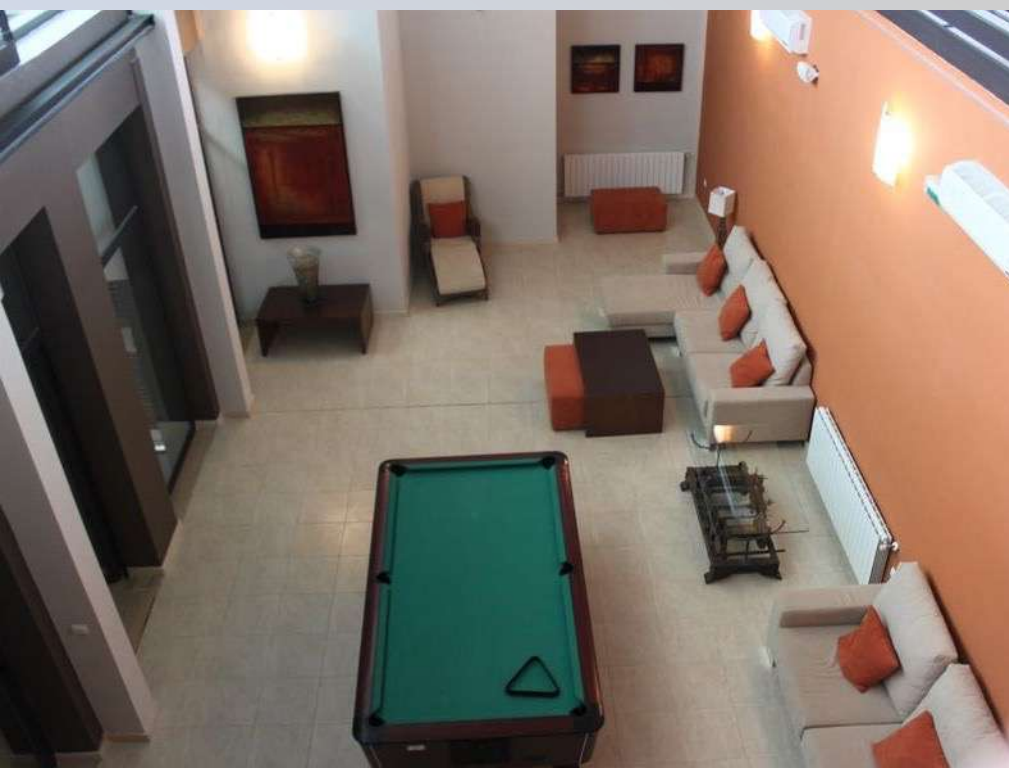

THE PLACE WHERE TO RISE UP YOUR
POTENTIAL

THE HOTEL

RECEPTION AND LOBBY BAR

3 LEVEL FLOORS (ELEVATOR) MEETING AND TRAINING ROOMS

WIFI CONNECTION EVERYWHERE

THE HOTEL

THE ROOMS

**34 DOBLE ROOMS AT THE FOOT OF THE FIELD (SIA STAGES)
BATHROOM WITH BATH AND SHOWER, TV AND TERRACE**

AT THE FOOT OF THE FIELD

THE HOTEL

ACTIVITIES

**GYM (INDOOR BIKES, RUNNING MACHINES,
WEIGHT MACHINES, WORKOUT AREA...ETC)
SUMMER POOL, RENTAL BIKES, LEISURE ROOM AND
RELAX WITH BILLIARD,
OTHER LEISURE ROOM WITH
TABLE SOCCER, PING PONG, TV, PLAYSTATION AND MORE**

THE HOTEL

RESTAURANT

**RESTAURANT/CAFETERIA WITH TERRACE
WITH VIEWS TO THE SOCCER FIELDS
CELEBRATIONS AND BUFFET
ZONE TERRACE CHILL OUT**

SOCCER FACILITIES

**3 SOCCERFIELDS
LED LIGHTING ILLUMINATION CERTIFIED FOR SPORT PRACTICE
SOCCER EQUIPMENT (GOALS, BARRIERS...)
THE CLINIC**